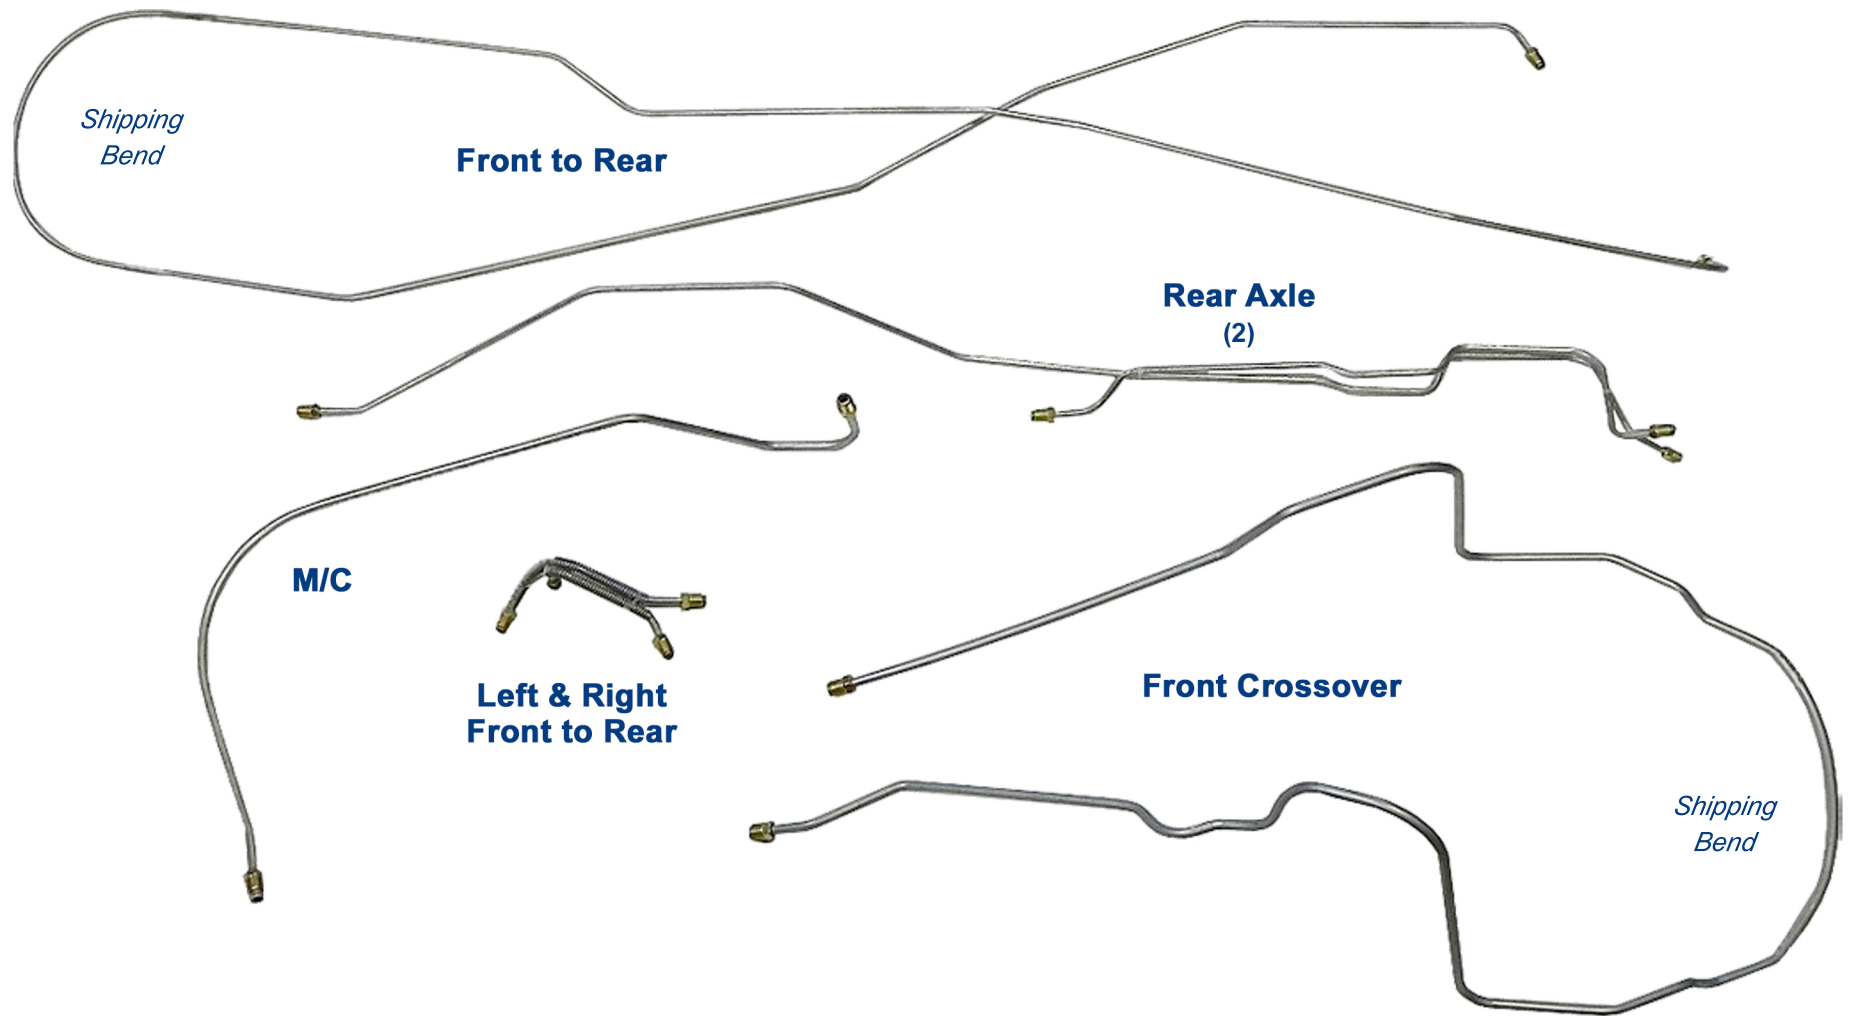

CXB5601/SCXB5601 - 7pc

1956-62 Chevrolet Corvette Manual Drum Complete Brake Line Kit

Inline tube

The Professional Restorers #1 Choice

www.inlinetube.com

*Re-designed for easier shipping/installation of factory brake lines for unmodified vehicles using original components.

Images are for identification purposes and are not to scale.

rev. 3-17
© Inline Tube 2022