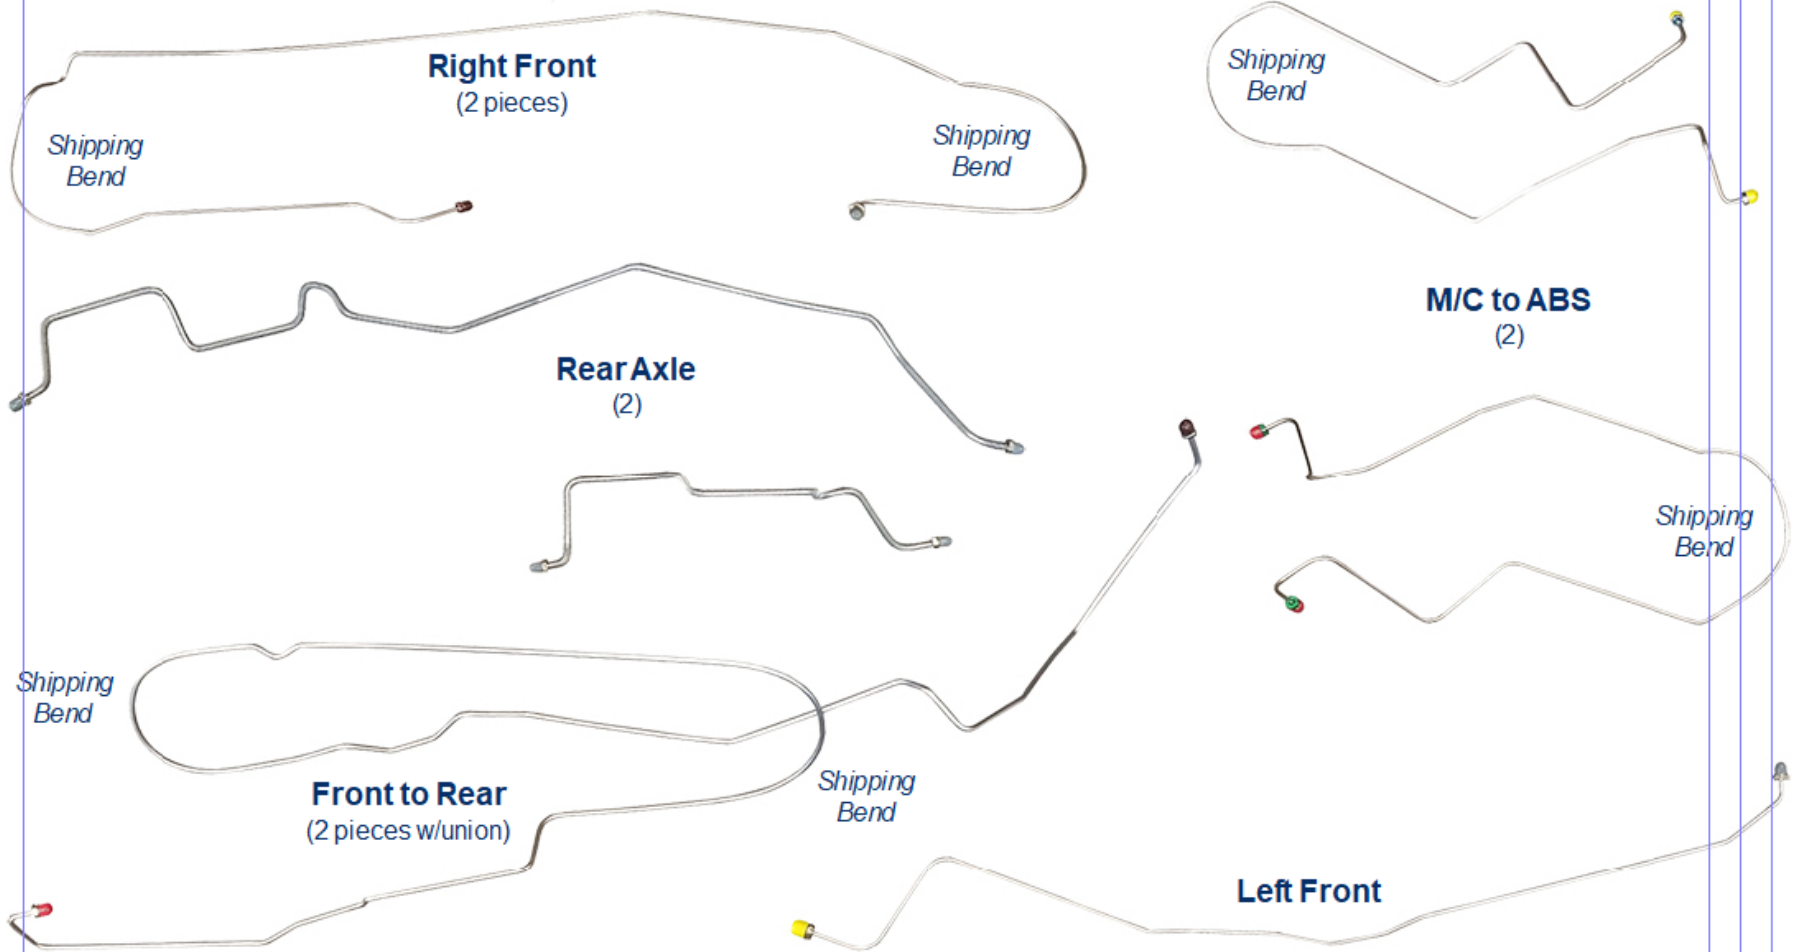

CVB9901/SCVB9901 - 8pc (+ one union)

1996-02 Chevrolet/GMC Express/Savana 2500 (Only) 5.7L Front Disc/Rear Drum*

Inline tube

The Professional Restorers #1 Choice

www.inlinetube.com

*Re-designed for easier shipping/installation of factory brake lines for unmodified vehicles using original components.

Images are for identification purposes and are not to scale.

rev. 3-23

© Inline Tube 2023