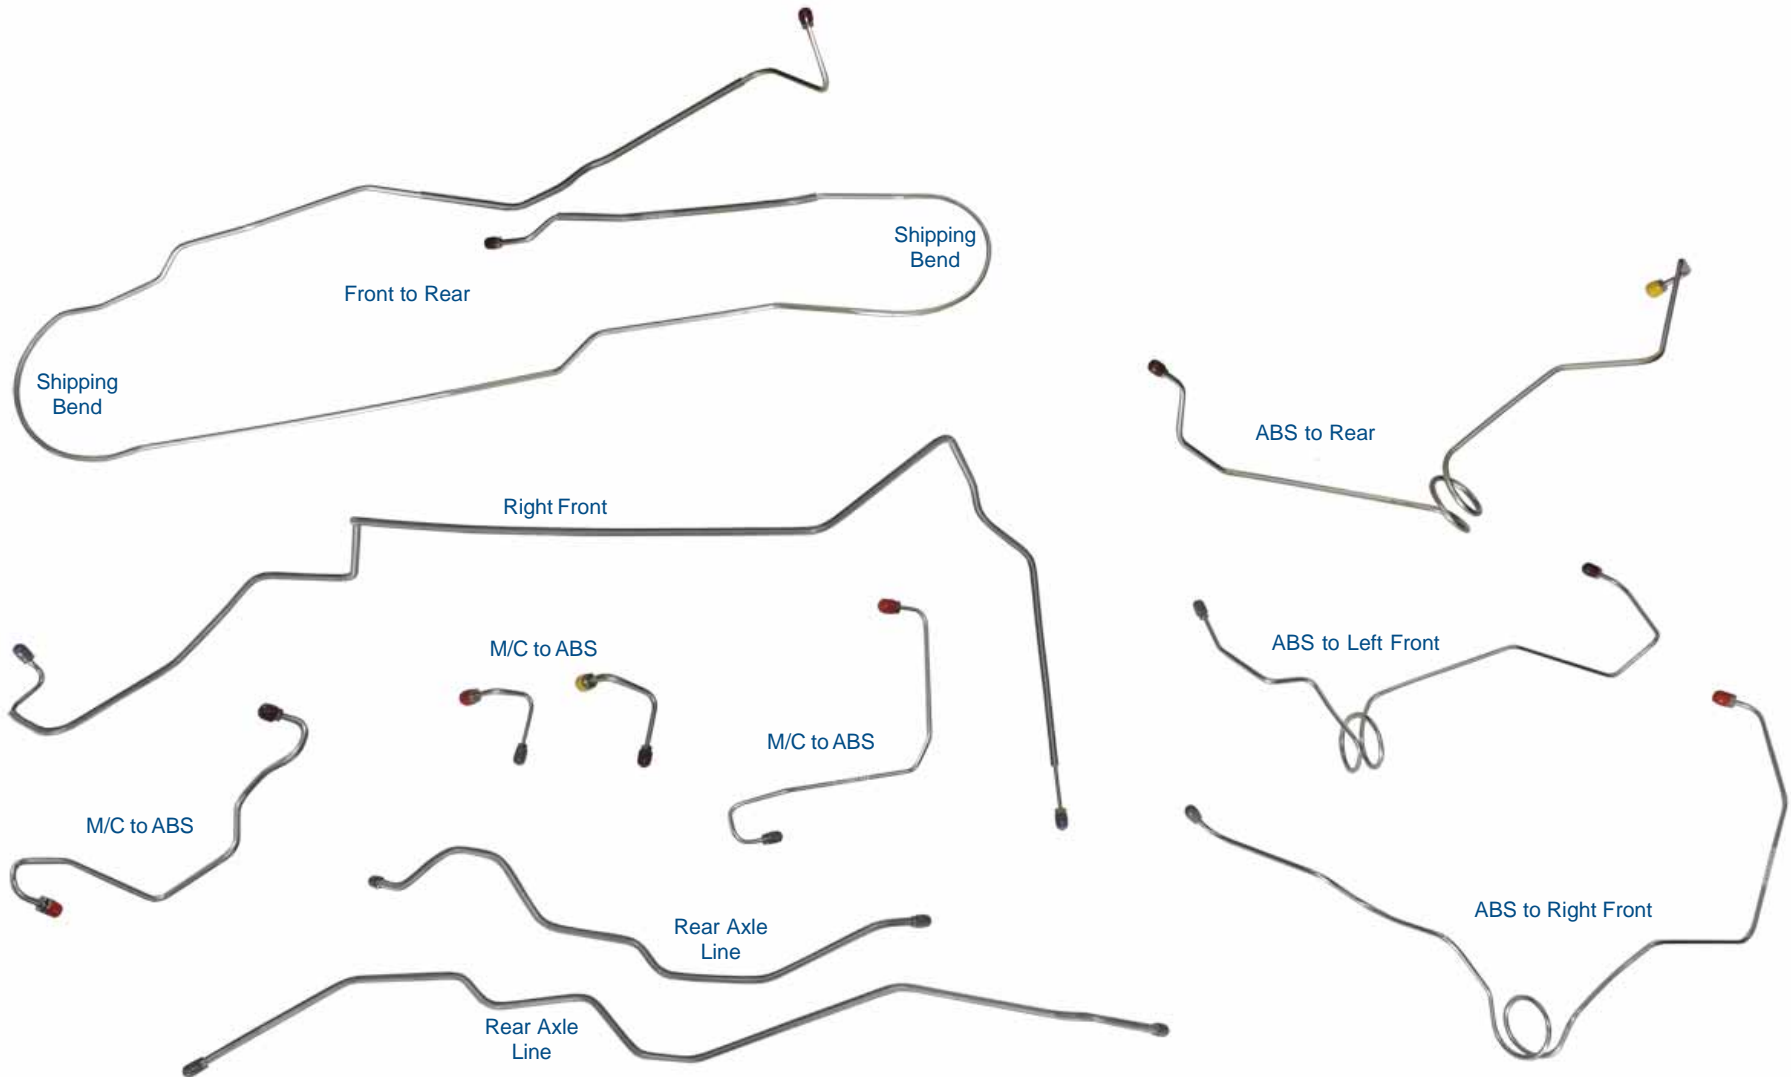

Pn# - SCTB9606 / CTB9606 - 11pc Line Set.

1994 - Early 1996 Chevrolet Blazer/GMC Jimmy

4WD (Top ABS)

Inline tube

The Professional Restorers #1 Choice

Tech Support 586 532 1338

CTB3601 OE Steel

Pn# - CTB3601- 6pc \$xx.00 Set

1936 Chevrolet/GMC Truck 2wd Manual Brake Line Set 6pc,
Shortbed, OE Steel

SCTB3601 Stainless Steel

Pn# - SCTB3601- 6pc \$XX.00 Set

1936 Chevrolet/GMC Truck 2wd Manual Brake Line Set 6pc,
Shortbed, Stainless Steel