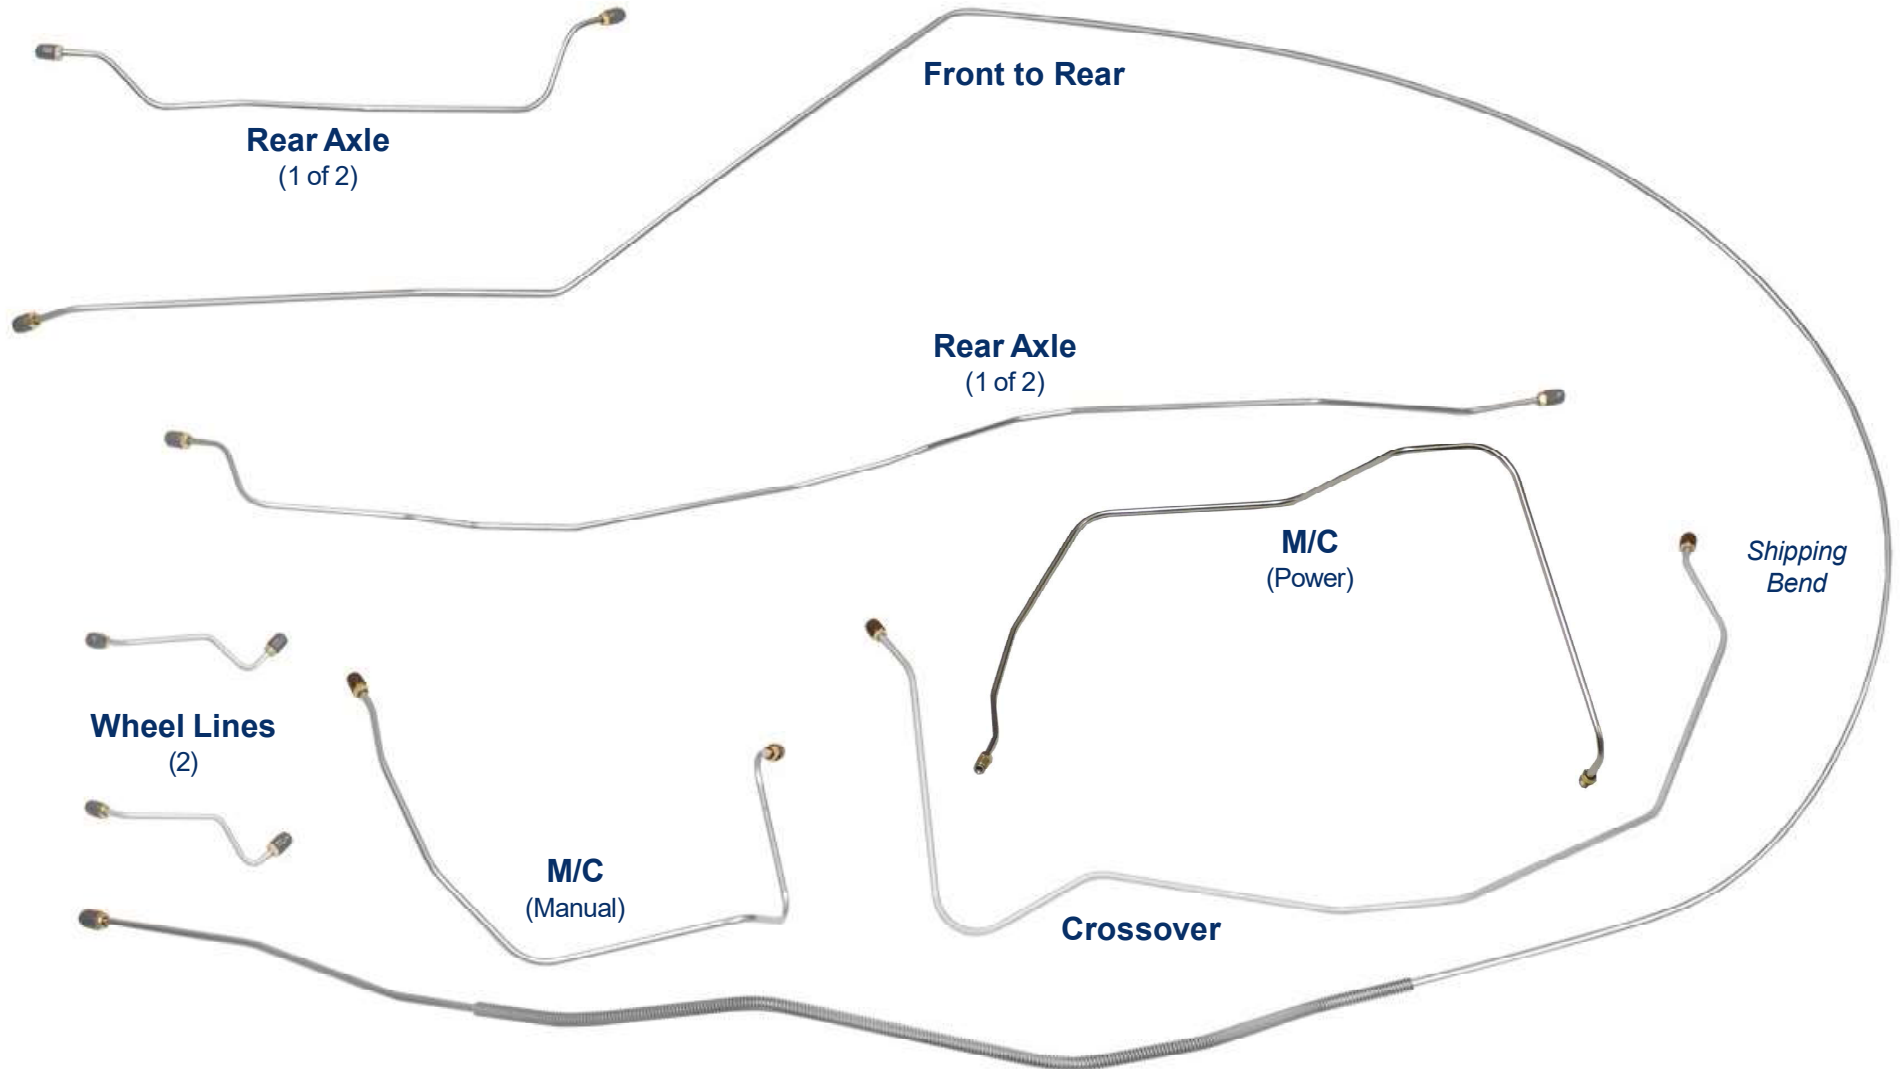

## CFB5704/SCFB5704 - 7pc

1957 Chevrolet Bel Air w/Dual Exhaust (F to R Outside Frame) Power Drum\*

## CFB5702/SCFB5702 - 7pc

1957 Chevrolet Bel Air w/Dual Exhaust (F to R Outside Frame) Manual Drum\*

# Inline tube

The Professional Restorers #1 Choice

[www.inlinetube.com](http://www.inlinetube.com)

\*Reproduction of factory brake lines for unmodified vehicles using original components.  
Specific applications may not require all pieces provided.

*Images are for identification purposes and are not to scale.*