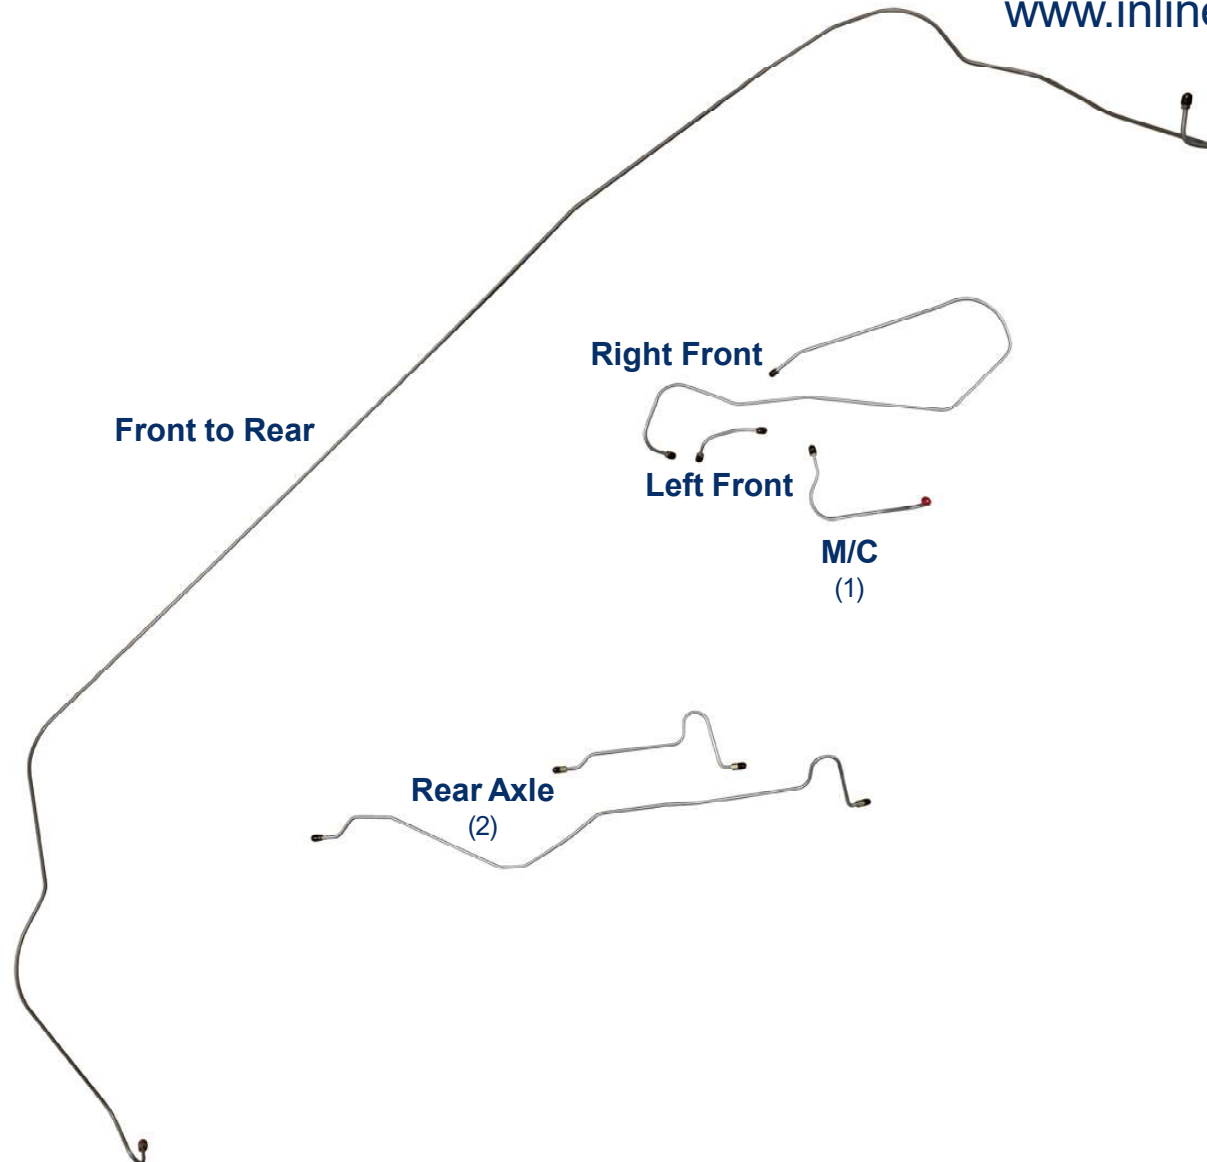

CAB6501/SCAB6501 - 7pc

1965-66 Cadillac de Ville/Eldorado/Calais 129.5" WB Power Brake*

Inline tube

The Professional Restorers #1 Choice

www.inlinetube.com

*Reproduction of factory brake lines for unmodified vehicles using original components.
Images are for identification purposes and are not to scale.

rev. 1-21
© Inline Tube 2021