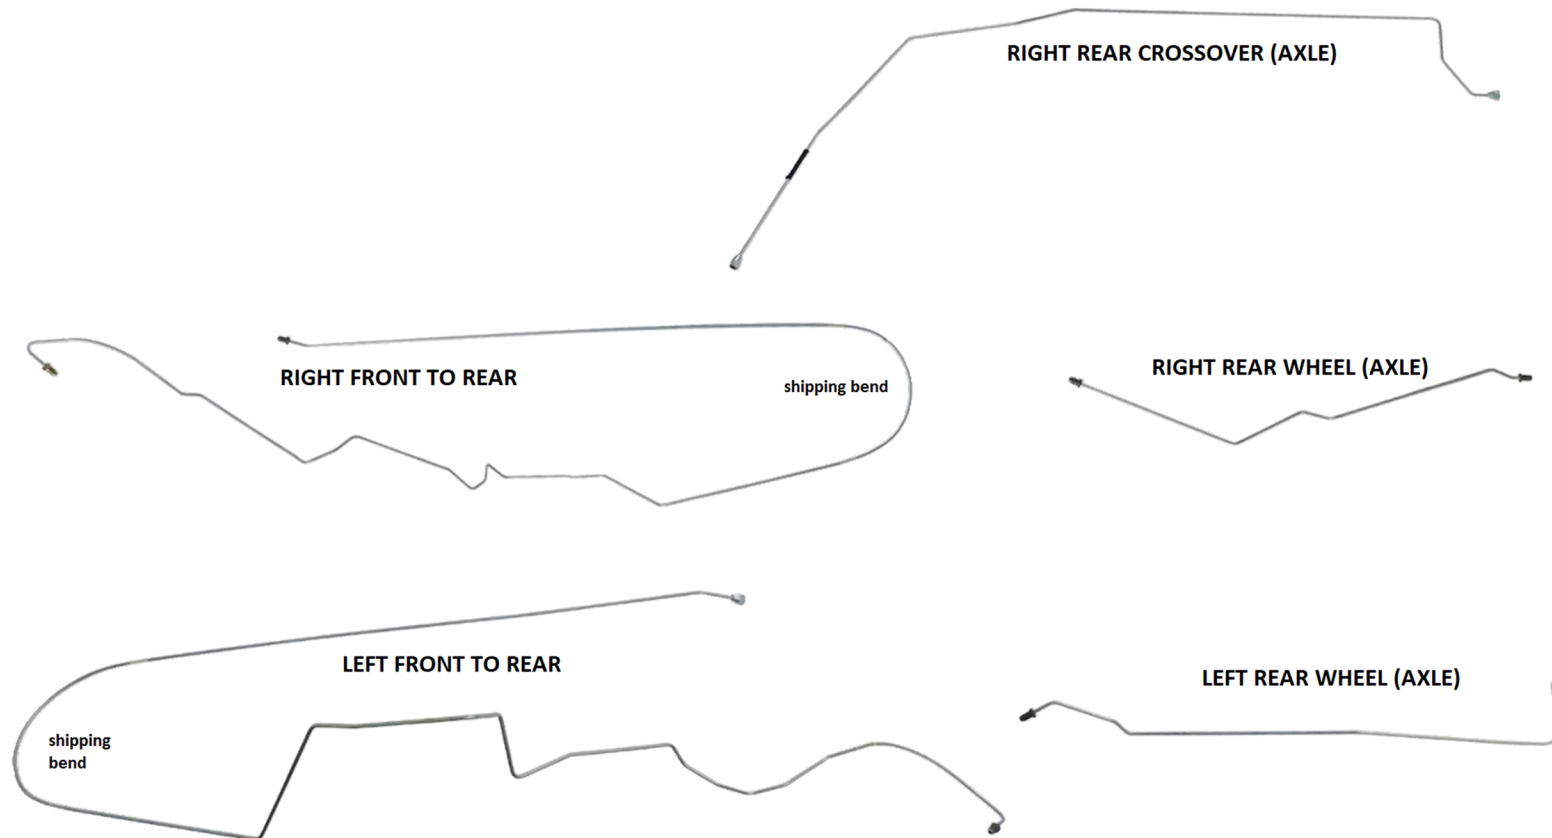

BKB00M1 / BKB00M1, BKB00S1 / SBKB00S1

2000-05 Buick Century, Front Disc w/ ABS, 3/16"
Front to Rear Brake Line Kit (w/o Flex)
5 pieces, OE Steel, Stainless

2000-05 Buick Century Rear Disc w/ ABS Mid-Chassis Brake Line Kit
5 pieces, OE Steel, Stainless

Inline tube
The Professional Restorers #1 Choice
www.inlinetube.com

*Re-designed for easier shipping/installation of factory brake lines for unmodified vehicles using original components.
Images are for identification purposes and are not always to scale.