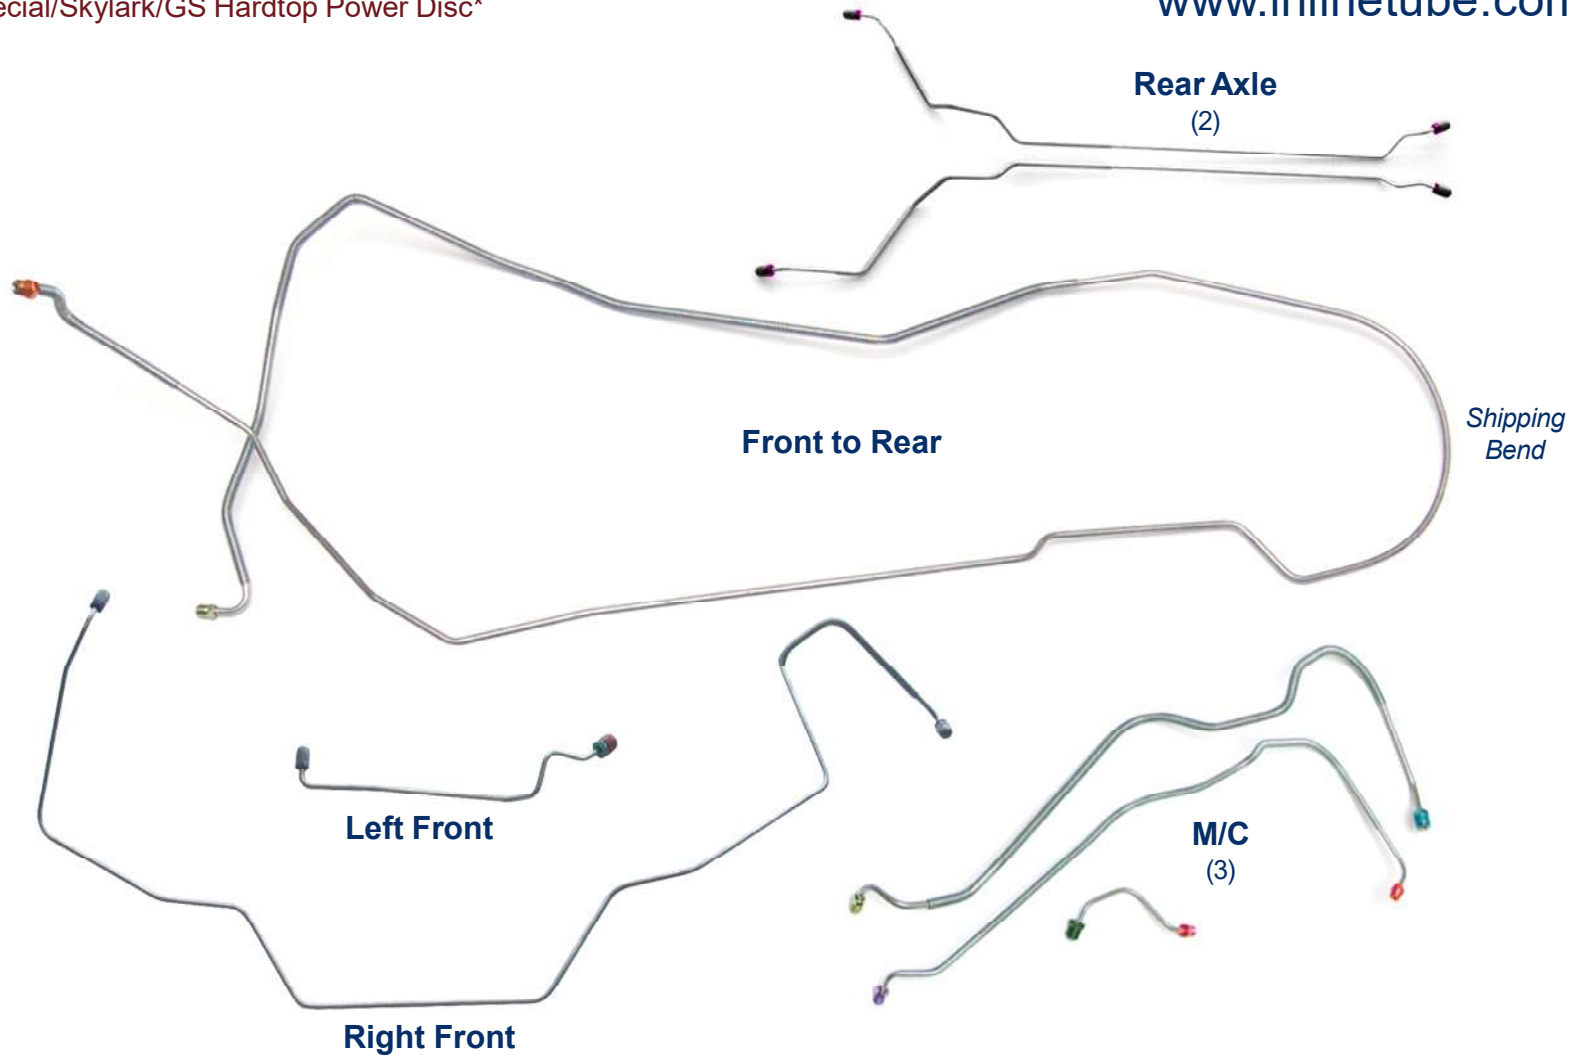

OCB6803/SOCB6803 - 8pc

1968 Oldsmobile Cutlass/442/F85 Hardtop Power Disc*

BKB6803/SBKB6803 - 8pc

1968 Buick Special/Skylark/GS Hardtop Power Disc*

Inline tube

The Professional Restorers #1 Choice

www.inlinetube.com

*Reproduction of factory brake lines for unmodified vehicles using original components.
Images are for identification purposes and are not to scale.