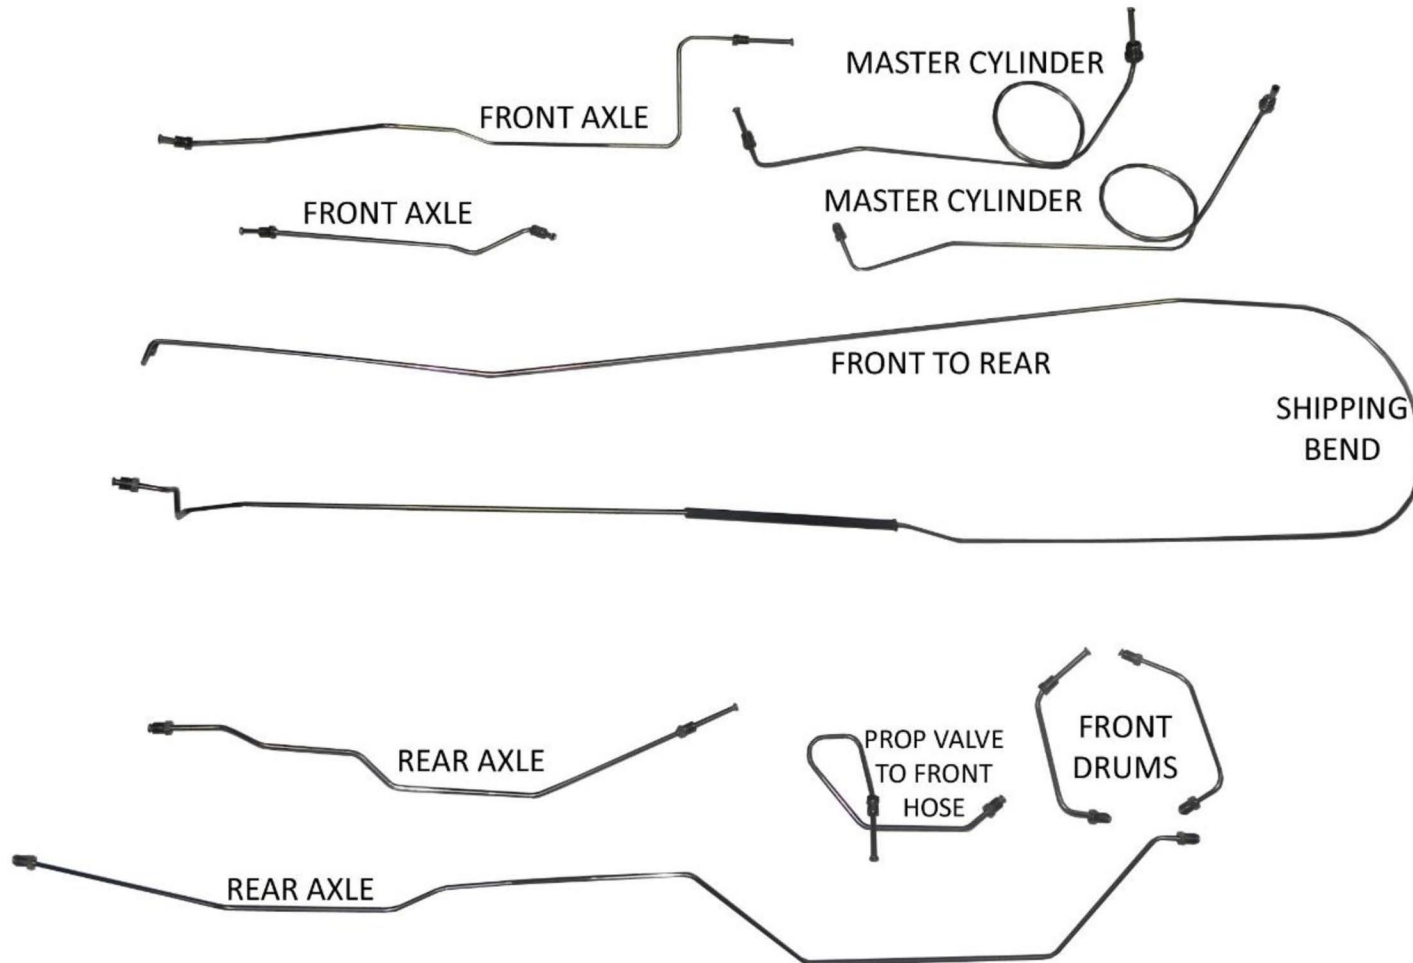

Pn# - FRB7101

1971 Ford F-100 & F-150 2WD  
Power Drum Brake Line Set

71 Ford Truck

**Inline tube**

**#1 Choice in Brake Plumbing Products**

**TECH SUPPORT 800 385 9452**

This kit was designed for an easier, hassle free installation.  
Installation on your vehicle may not require all of the peices prodvided in this kit.  
Once installed simply discard all unused pieces.