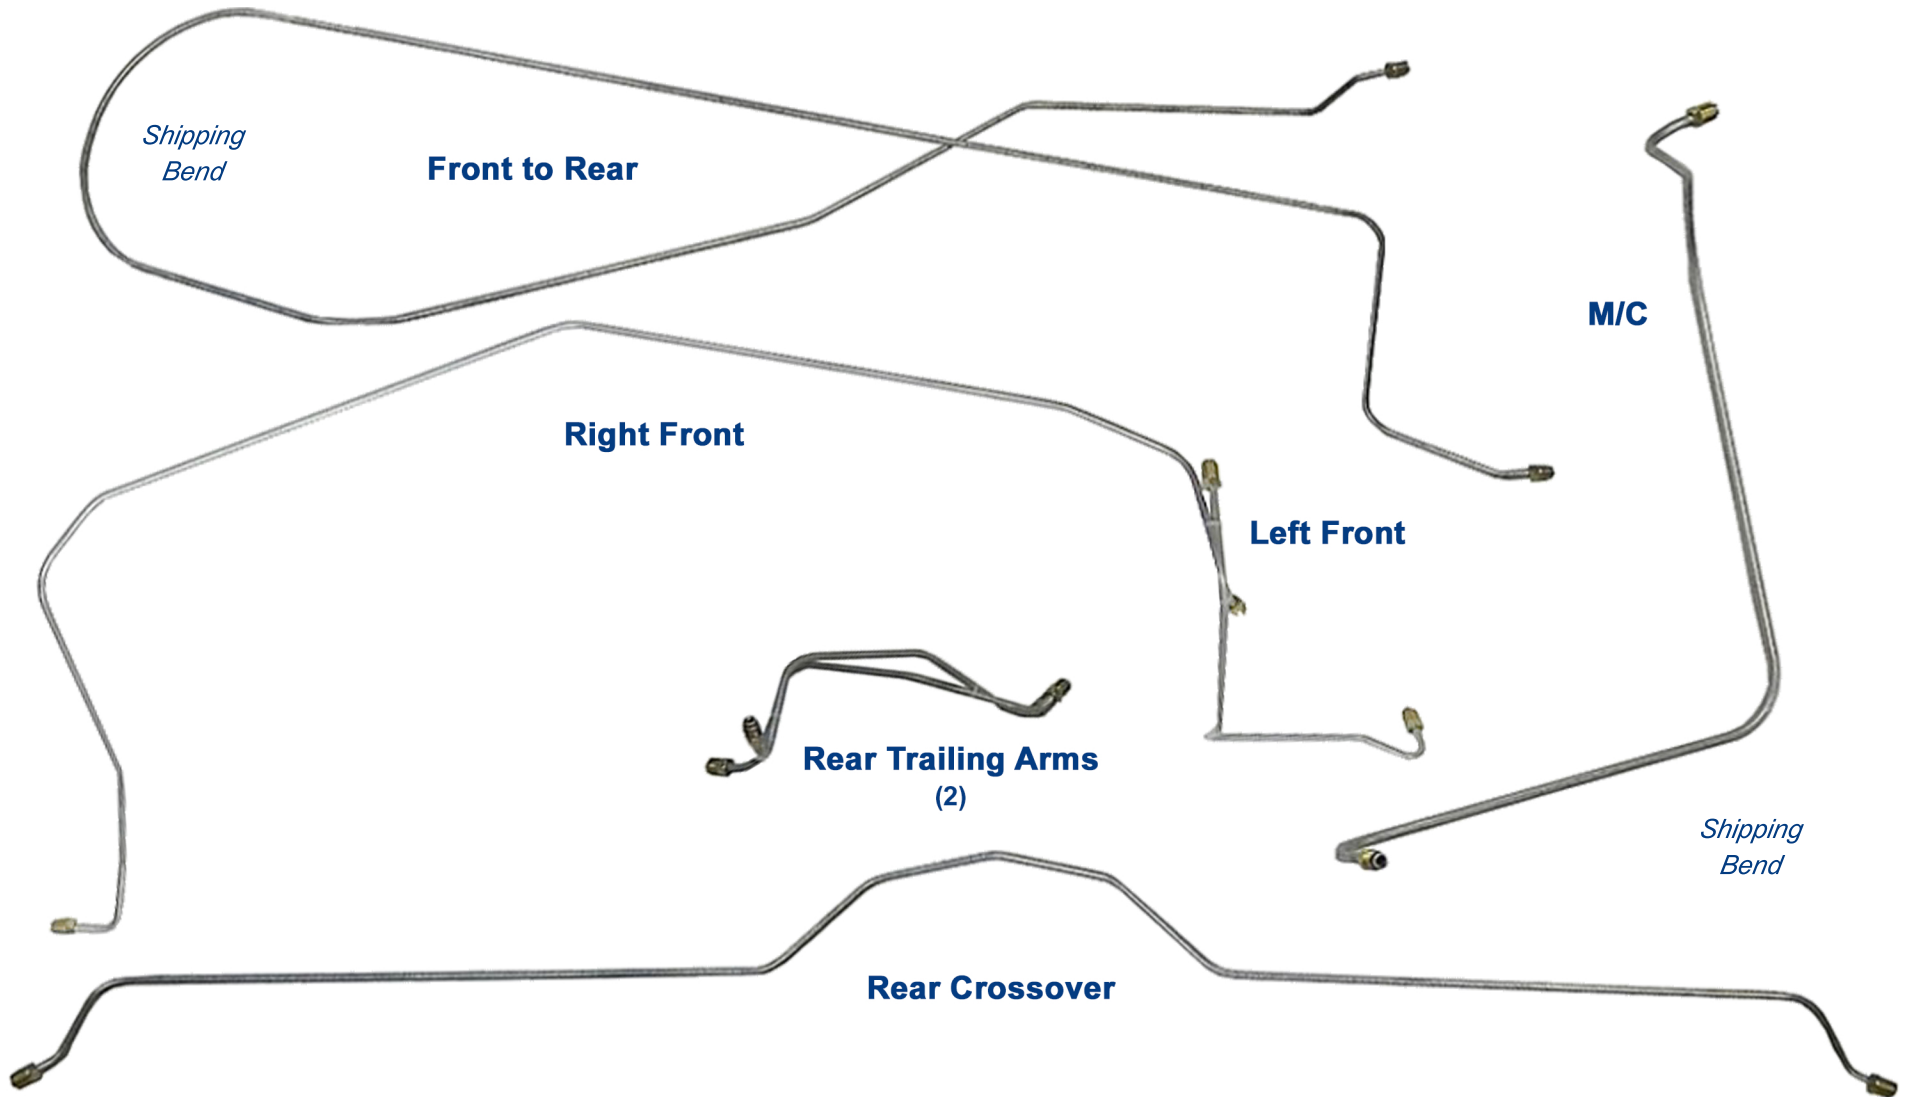

CXB6302/SCXB6302 - 7pc

1963-64 Chevrolet Corvette Power Drum Brake Line Kit

Inline tube

The Professional Restorers #1 Choice

www.inlinetube.com

*Re-designed for easier shipping/installation of factory brake lines for unmodified vehicles using original components.

Images are for identification purposes and are not to scale.

rev. 3-17
© Inline Tube 2022