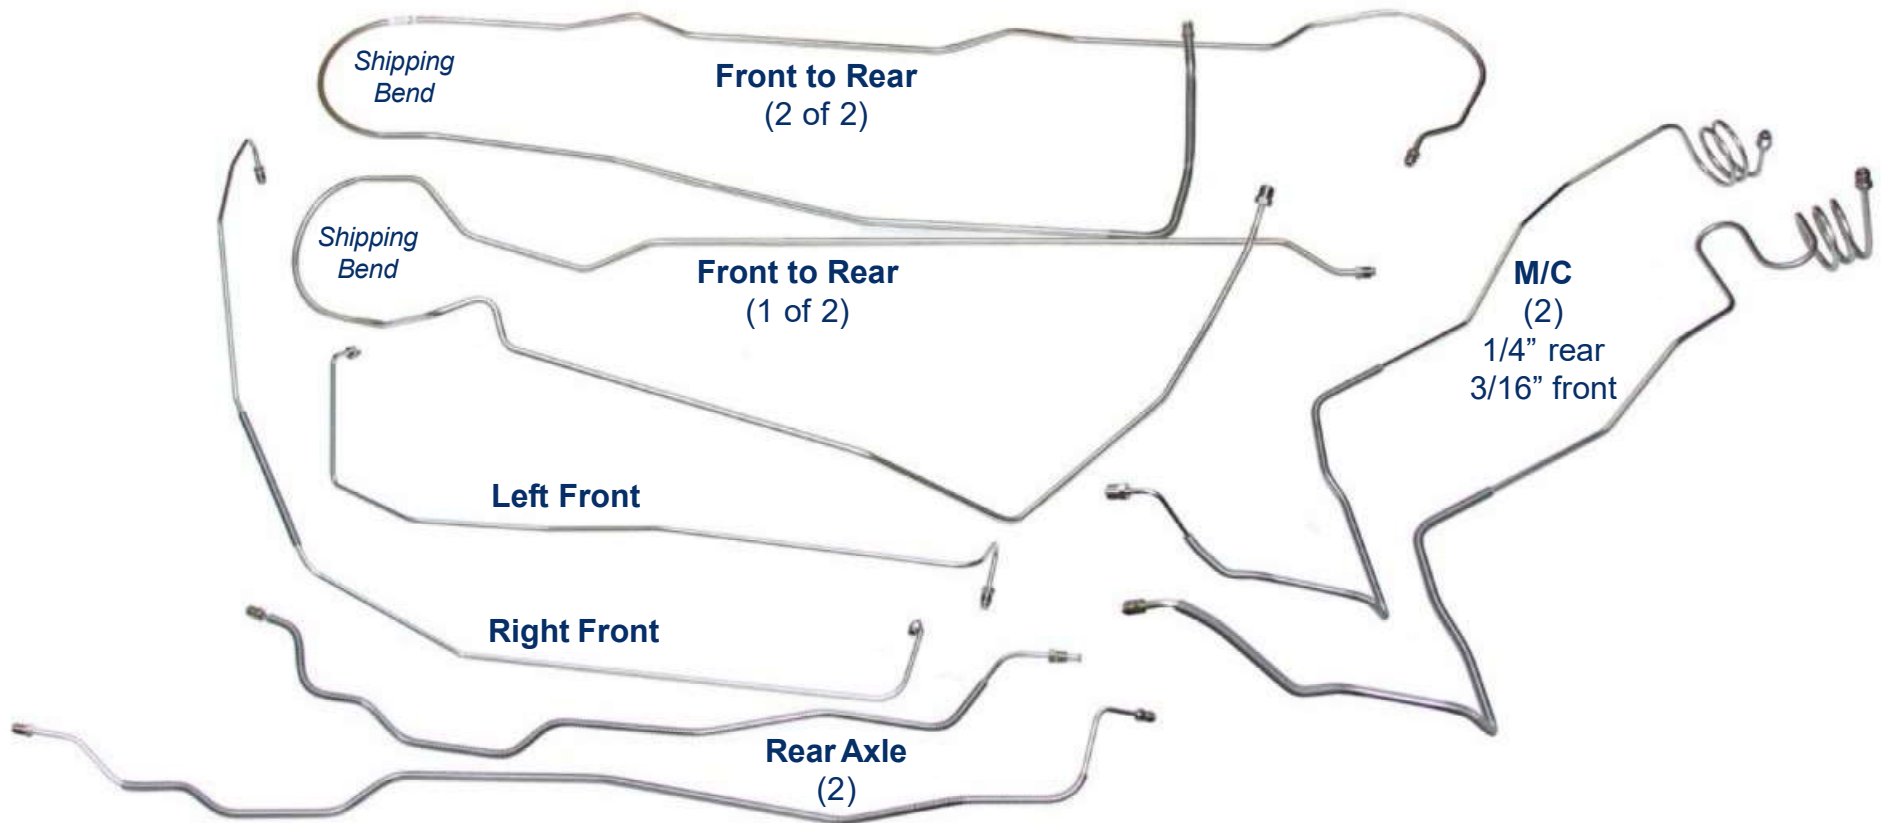

CTB8144/SCTB8144 - 8pc

1981-87 Chevrolet GMC Truck 4WD 3/4-Ton Longbed w/o Load Valve Power Disc*

Inline tube

The Professional Restorers #1 Choice

www.inlinetube.com

*Re-designed for easier shipping/installation of factory brake lines for unmodified vehicles using original components.

Specific applications may not require all pieces provided.

Images are for identification purposes and are not to scale.