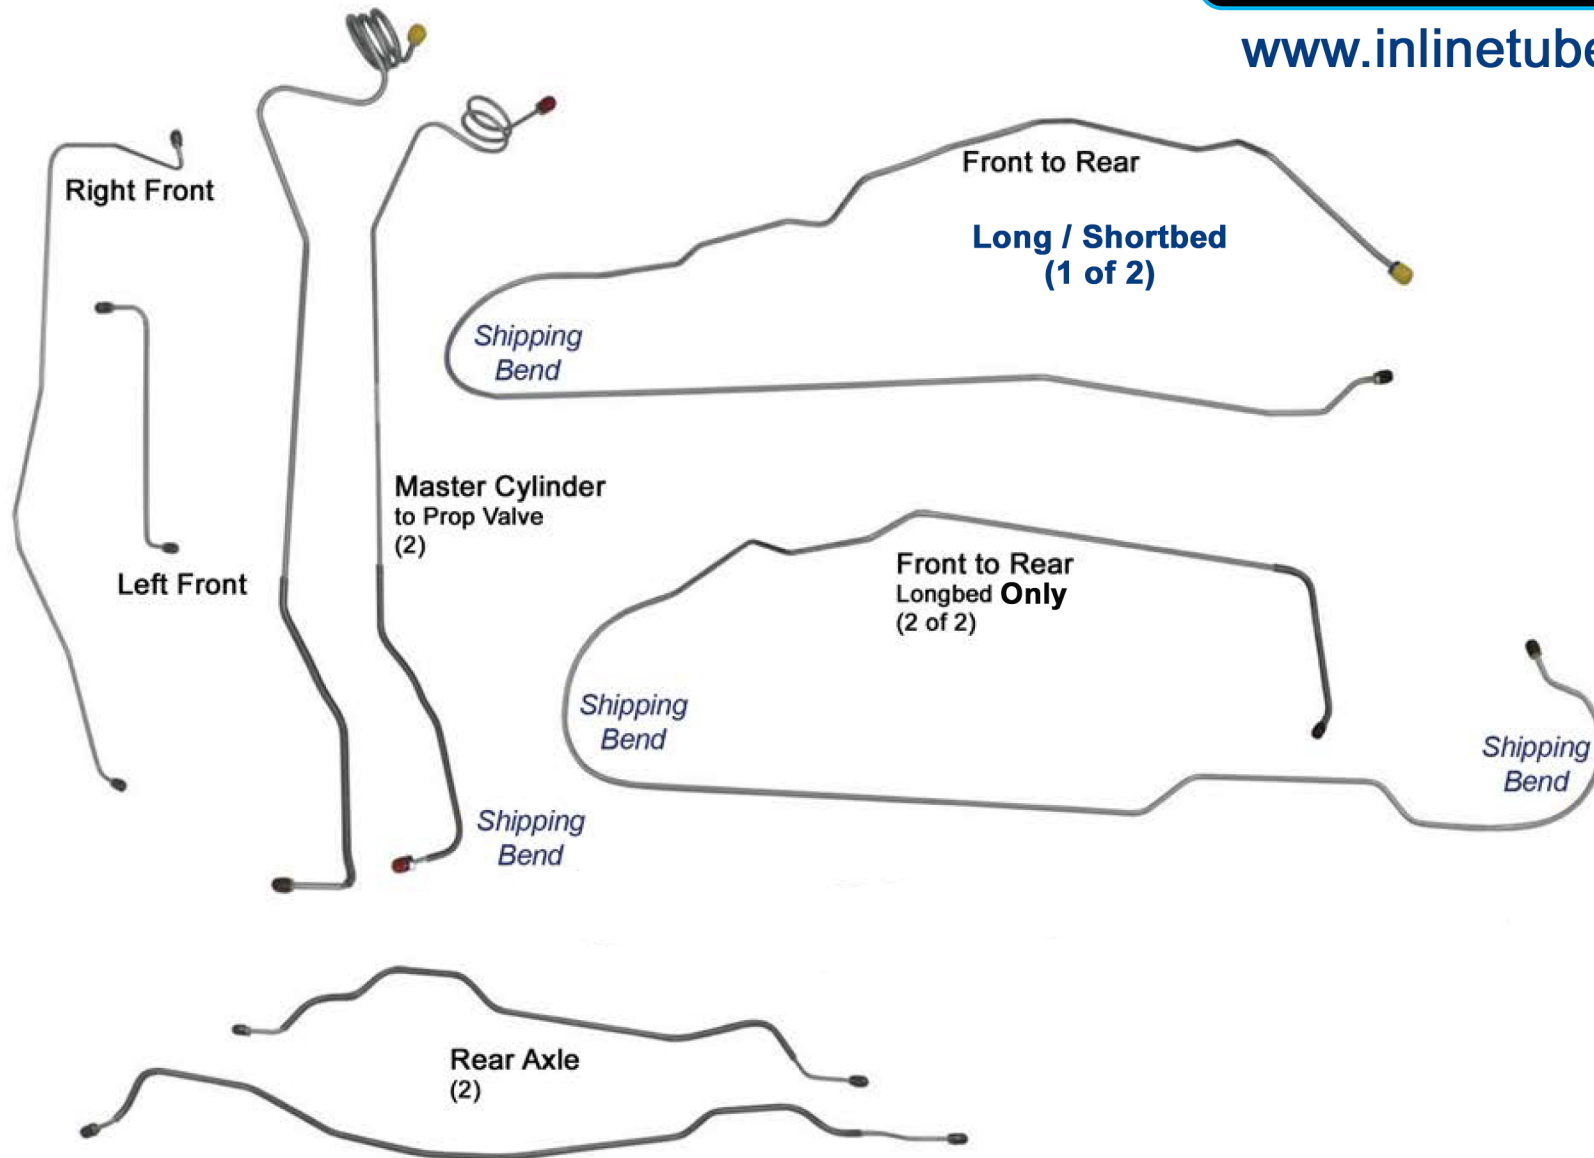

CTB7304/SCTB7304 - 8pc

1973-80 Chevrolet/GMC 1/2-Ton 2WD Std. Cab Longbed Power Disc*

Inline tube

The Professional Restorers #1 Choice

www.inlinetube.com

*Reproduction of factory brake lines for unmodified vehicles using original components.

Images are for identification purposes and are not to scale.

rev. 8-25
© Inline Tube 2025