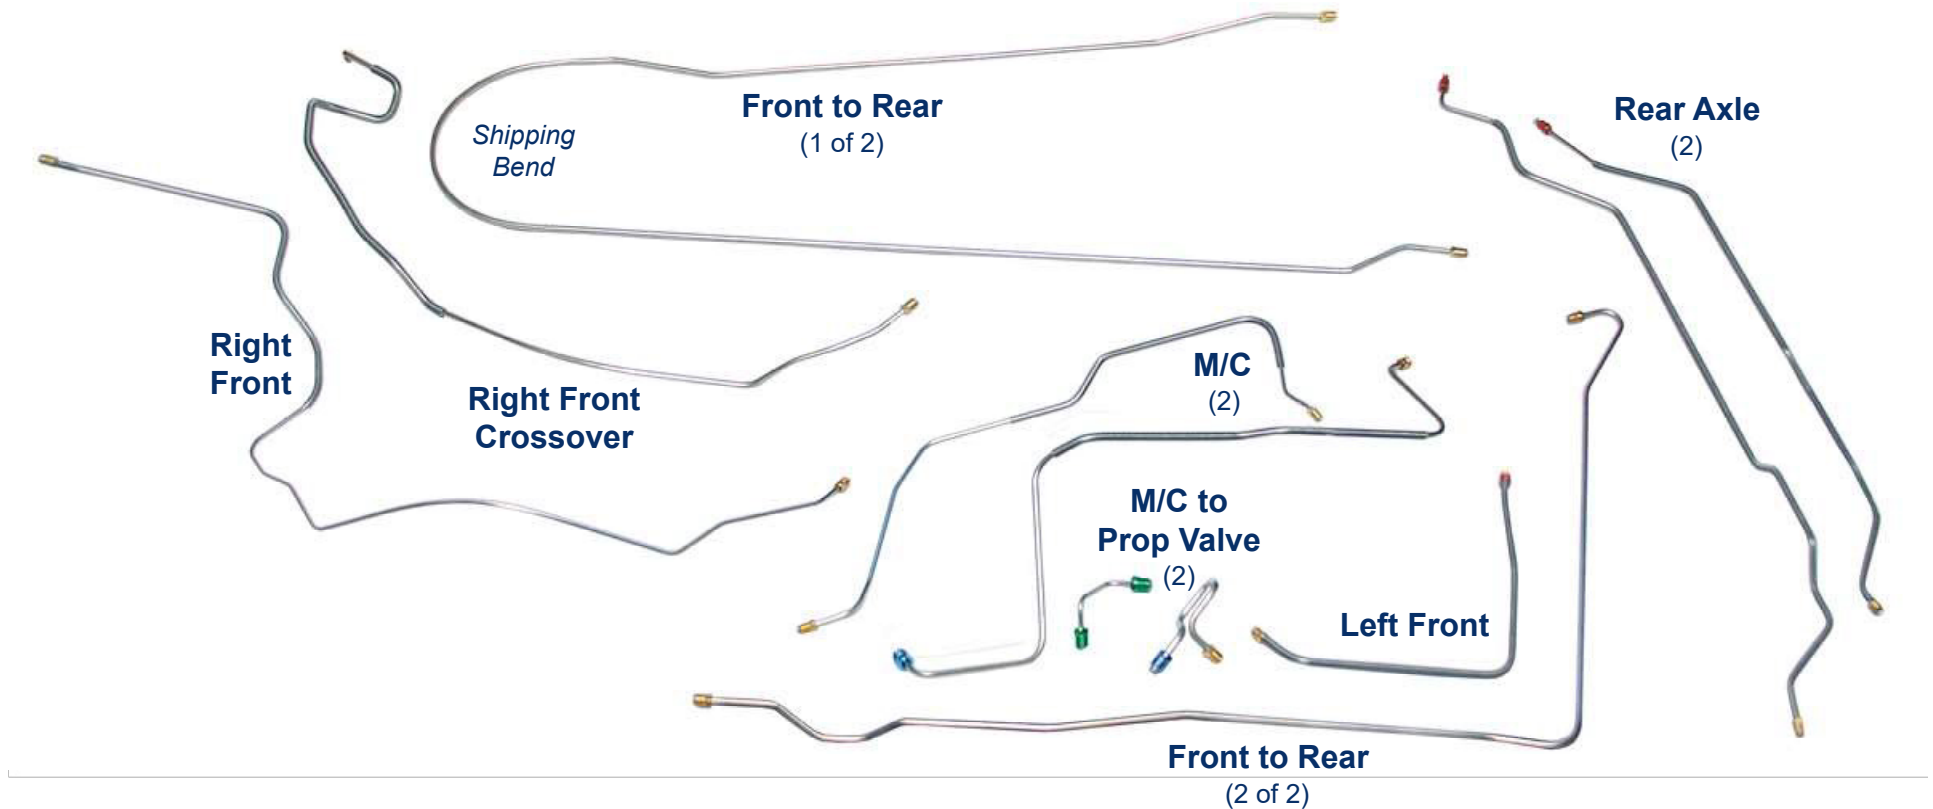

CTB7204/SCTB7204 - 11pc

1972 Chevrolet/GMC Truck 2WD 1/2-Ton Longbed (w/Coil Spring Rear Axle) Power Disc*

Inline tube

The Professional Restorers #1 Choice

www.inlinetube.com

*Re-designed for easier shipping/installation of factory brake lines for unmodified vehicles using original components. Specific applications may not require all pieces provided.

Images are for identification purposes and are not to scale.

rev. 8-25
© Inline Tube 2025