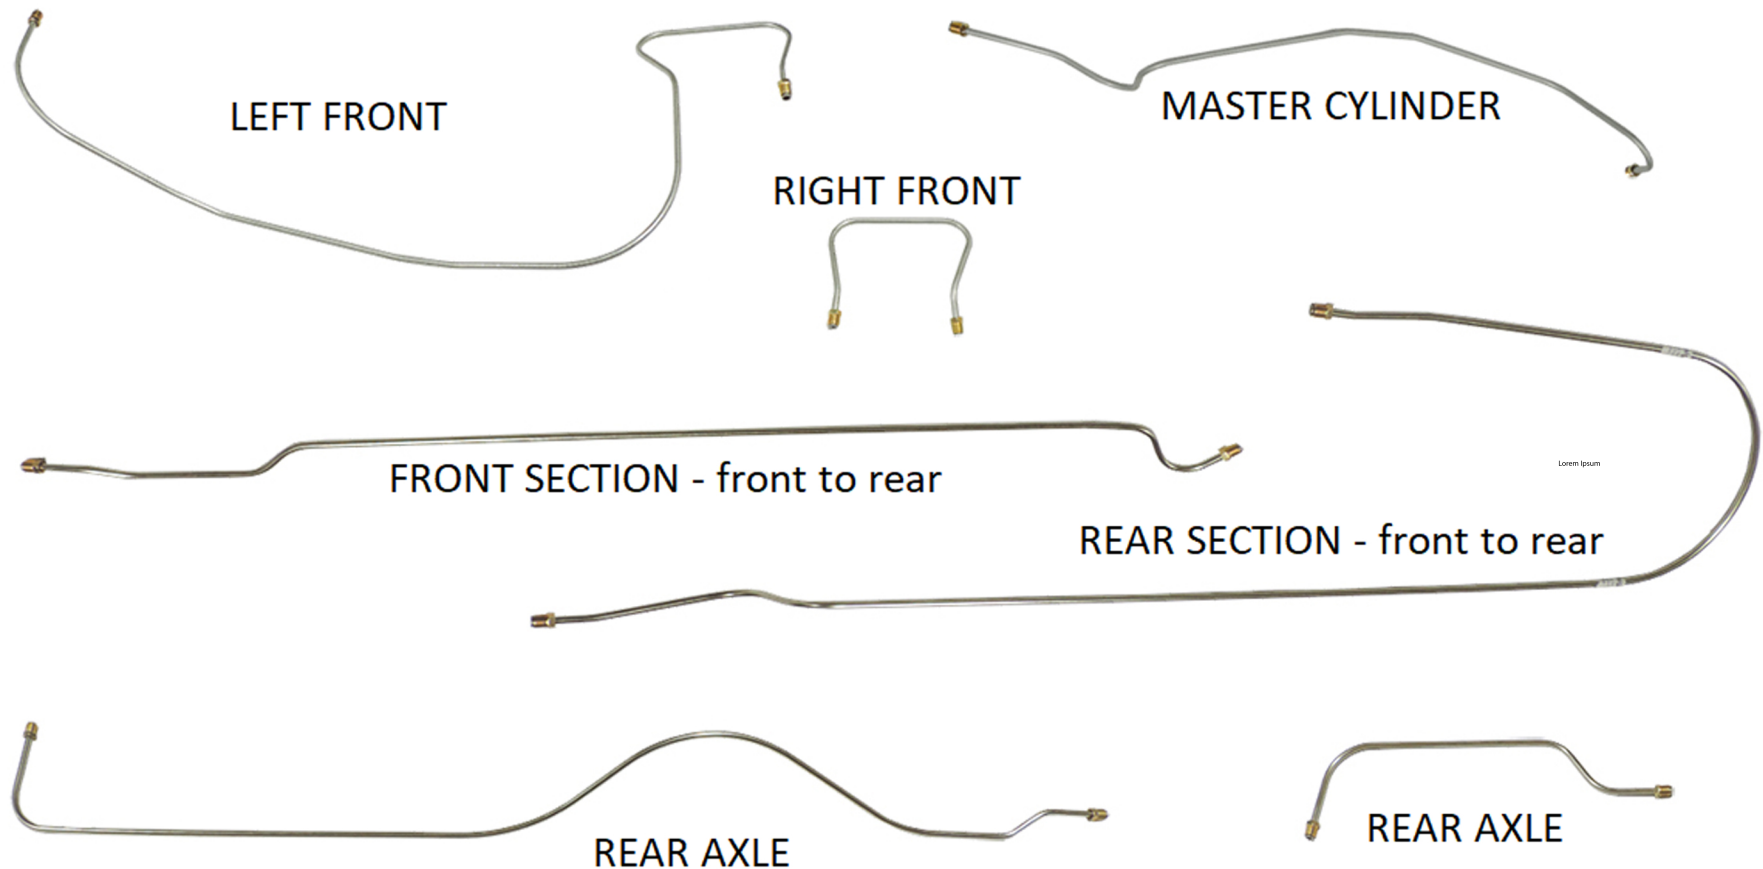

## CFB3802, SCFB3802

1938 Chevrolet All 112.3" WB w/Straight Front Axle Complete Drum Brake Line Set  
7 piece , OE Steel, Stainless

**Inline tube**  
The Professional Restorers #1 Choice  
[www.inlinetube.com](http://www.inlinetube.com)

\*Re-designed for easier shipping/installation of factory brake lines for unmodified vehicles using original components.  
*Images are for identification purposes and are not always to scale.*