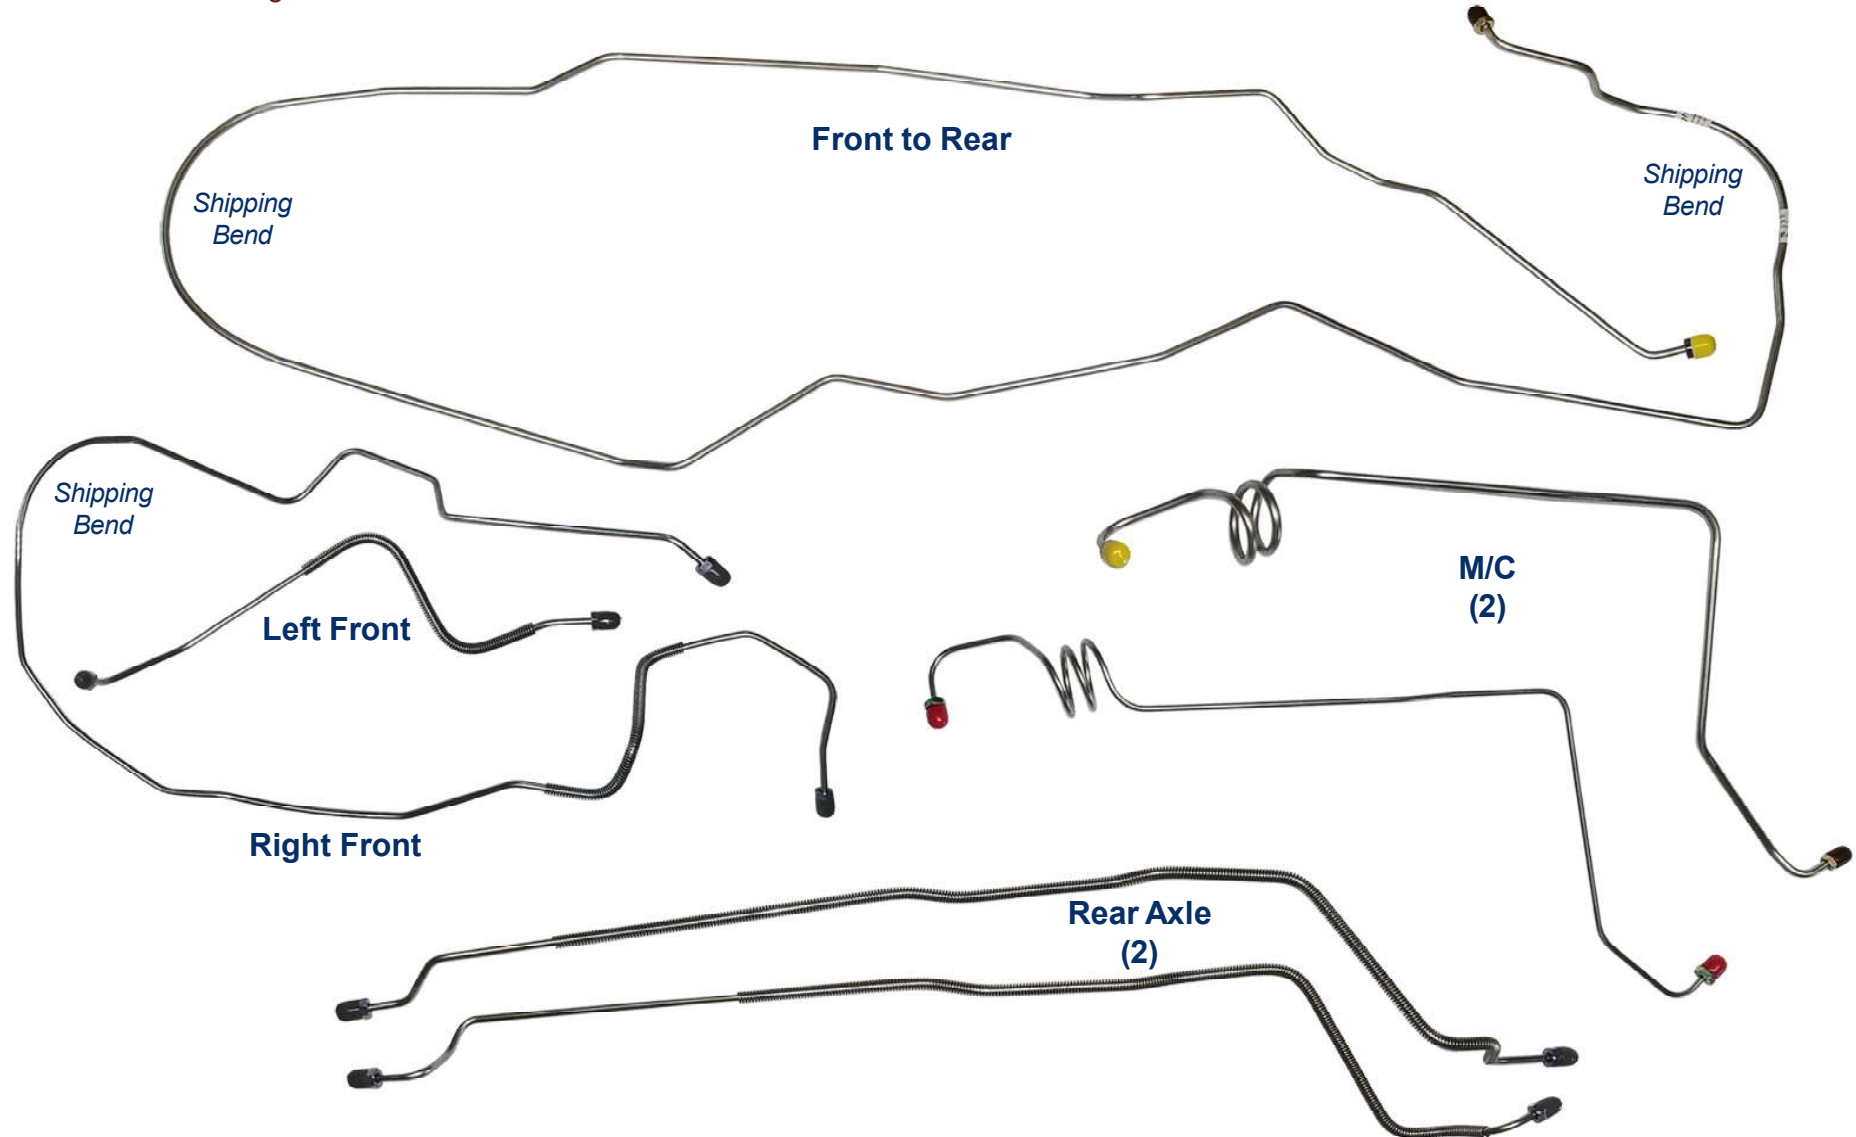

CAB7701/SCAB7701 - 7pc

1977-85 Cadillac de Ville Power Front Disc/Rear Drum*

CAB8801/SCAB8801 - 7pc

1987-90 Cadillac Brougham 121.5" WB Front Disc/Rear Drum*

Inline tube

The Professional Restorers #1 Choice

www.inlinetube.com

*Reproduction of factory brake lines for unmodified vehicles using original components.
Images are for identification purposes and are not to scale.

rev. 5-20
© Inline Tube 2020