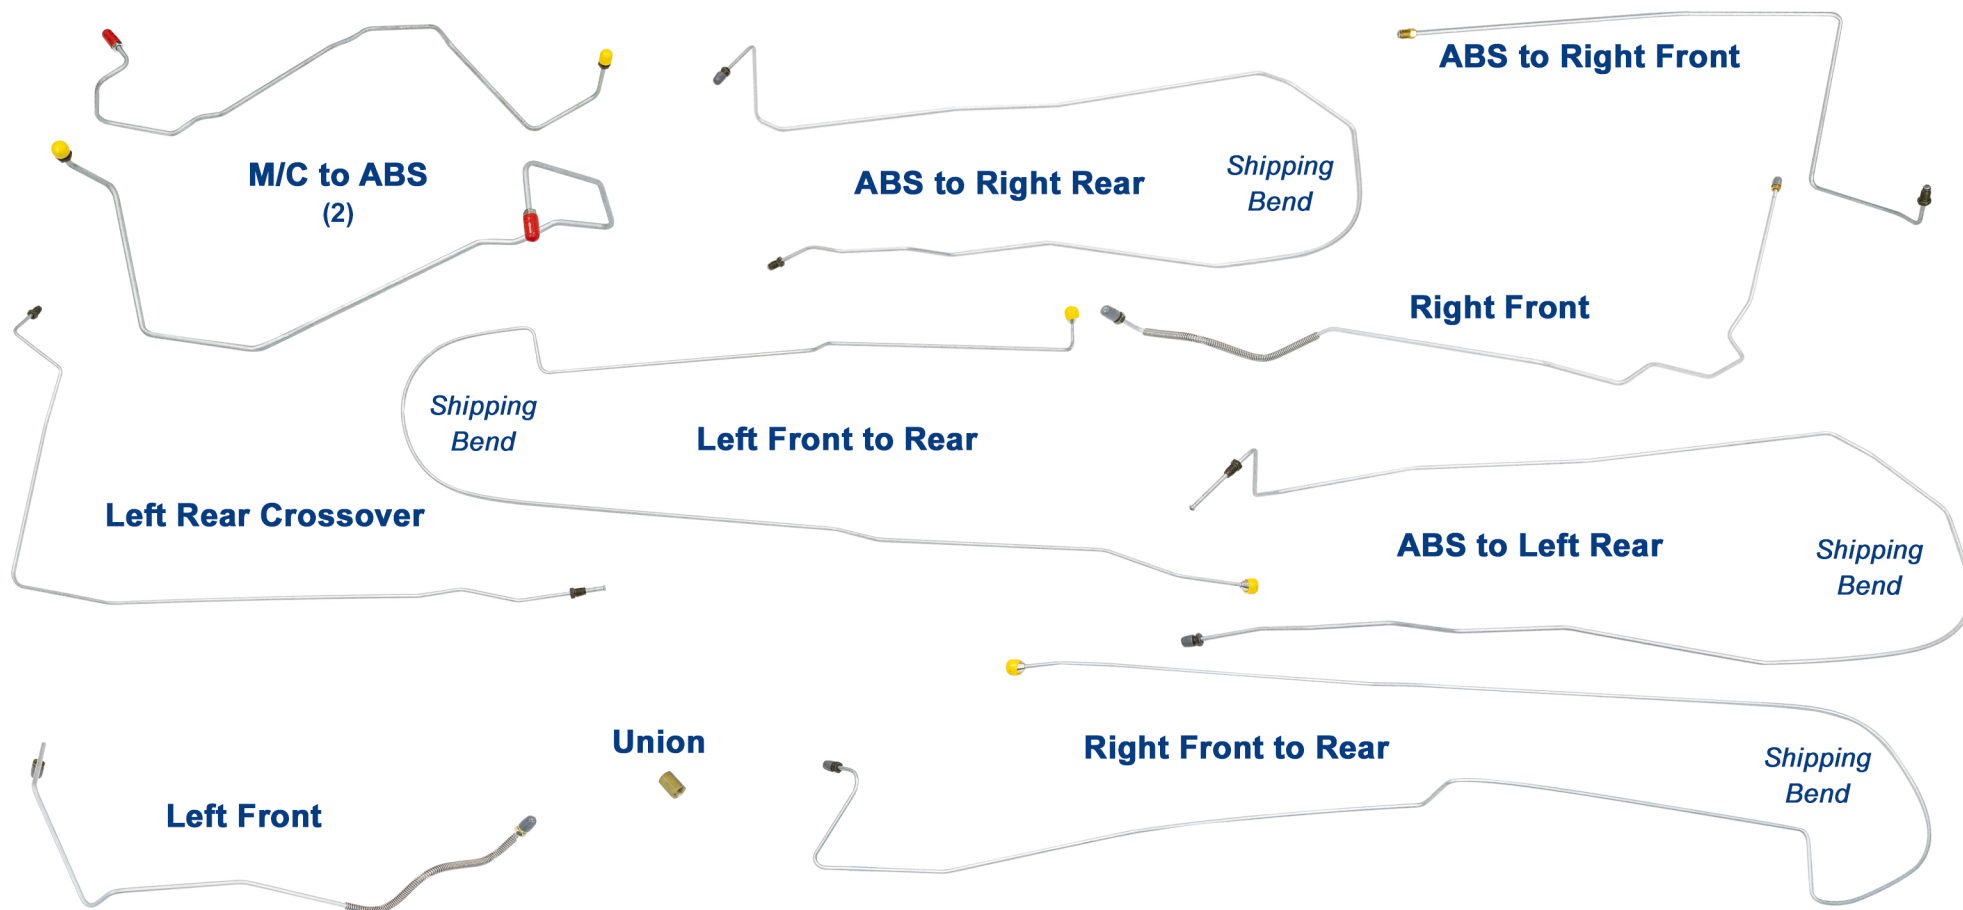

BRB2001/SBRB2001 - 10pc (+ one union)

2000-03 Buick LeSabre Four-Wheel Disc w/ABS*

OAB2001/SOAB2001 - 10pc (+ one union)

2000-03 Oldsmobile Aurora Four-Wheel Disc w/ABS*

PBB2001/SPBB2001 - 10pc (+ one union)

2000-03 Pontiac Bonneville Four-Wheel Disc w/ABS*

Inline tube

The Professional Restorers #1 Choice

www.inlinetube.com

*Re-designed for easier shipping/installation of factory brake lines for unmodified vehicles using original components.

Images are for identification purposes and are not to scale.

rev. 10-13
© Inline Tube 2021