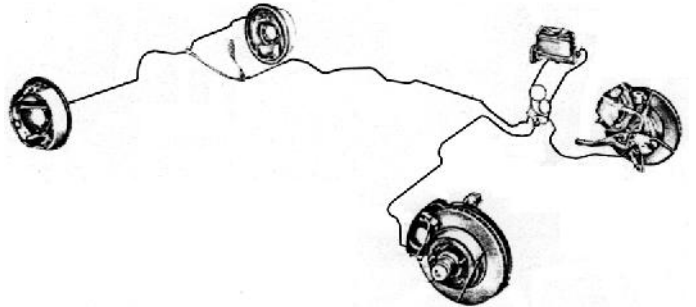

1967 Chrysler 124" W.B.

Newport/New Yorker/300

	<u>Brake Line Set</u>	<u>Stainless</u>	<u>OE Steel</u>
CYB6701	Manual Drum Brake Line Set 7pc	$179.00	$155.00
CYB6702	Power Drum Brake Line Set 7pc	$179.00	$155.00
	<u>Main Fuel Line</u>		
CYF6701	Main Fuel Line 5/16" 2pc	$110.00	$79.00
	<u>Trans Cooler Lines</u>		
CYT6701	727 Trans Cooler Lines	$75.00	$50.00
	<u>Other Lines</u>		
CYE6701	Trunk Vent Tubes 2pc	$45.00	$35.00
	<u>Engine Lines</u>		
CYE6702	V-8, 4bbl 2pc	$45.00	$35.00

1968 Chrysler 124" W.B.

Newport/New Yorker/300

	<u>Brake Line Set</u>	<u>Stainless</u>	<u>OE Steel</u>
CYB6801	Manual Drum Brake Line Set 7pc	$179.00	$155.00
CYB6802	Power Drum Brake Line Set 7pc	$179.00	$155.00
	<u>Main Fuel Line</u>		
CYF6801	Main Fuel Line 5/16" 2pc	$110.00	$79.00
	<u>Trans Cooler Lines</u>		
CYT6801	Trans Cooler Lines	$75.00	$50.00
	<u>Other Lines</u>		
CYE6801	Trunk Vent Tubes 2pc	$45.00	$35.00

1969-70 Chrysler 124" W.B.

Newport/New Yorker/300

	<u>Brake Line Set</u>	<u>Stainless</u>	<u>OE Steel</u>
CYB6901	Manual Drum Brake Line Set 7pc	$179.00	$155.00
CYB6902	Power Drum Brake Line Set 7pc	$179.00	$155.00
CYB6903	Power Disc Brake Line Set 8pc	$179.00	$155.00
	<u>Main Fuel Line</u>		
CYF6901	Main Fuel Line 5/16" 2pc	$110.00	$79.00
	<u>Trans Cooler Lines</u>		
CYT6901	727, V8, Trans Cooler Lines	$75.00	$50.00

1971 Chrysler Newport

	<u>Brake Lines</u>	<u>Stainless</u>	<u>OE Steel</u>
CYB7101	Rear Axle Lines 2pc Set	$35.00	$25.00

1975-78 Chrysler 124" W.B.

Newport/New Yorker

	<u>Brake Line Set</u>	<u>Stainless</u>	<u>OE Steel</u>
CYB7703	Power Disc Brake Line Set 7pc	$190.00	$165.00
	<u>Main Fuel Line</u>		
CYF7701	Main Fuel Line 3/8"	$110.00	$79.00
CYF7702	Fuel Vapor Line 5/16"	$110.00	$79.00

1975-79 Chrysler Cordoba

	<u>Brake Line Set</u>	<u>Stainless</u>	<u>OE Steel</u>
CYB7601	Power Disc Brake Line Set 7pc	$190.00	$165.00
	<u>Main Fuel Line</u>		
CYF7601	Main Fuel Line 1pc, 3/8"	$120.00	$89.00
CYF7602	Main Fuel Line 1pc, 5/16"	$120.00	$89.00
CYF7603	Fuel Return Line 2pc, 1/4"	$120.00	$89.00
	<u>Trans Cooler Lines</u>		
CYT7601	727, V8, Trans Cooler Lines, 2pc	$75.00	$50.00

1990-95 Chrysler/Eagle Talon/Eclipse

	<u>Brake Line Set</u>	<u>Stainless</u>	<u>OE Steel</u>
CYB9001	Power Disc Brake Line Set Front Wheel Drive, 10pc	$185.00	$155.00

Inline Tube is on the Internet. See our online catalog: www.InlineTube.com

Clip Sets Available Page 218